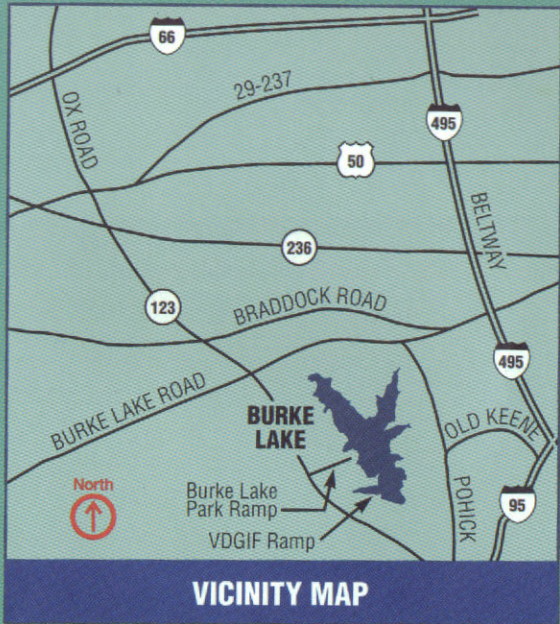

BURKE LAKE FAIRFAX COUNTY

218 ACRES

5' CONTOUR INTERVALS

VICINITY MAP

VESPER ISLAND

FISHING PIER

MARINA & BOAT RAMP

DAM

HANDICAPPED ACCESS PATH WITH FISHING PLATFORM

Access Road to Rt. 123