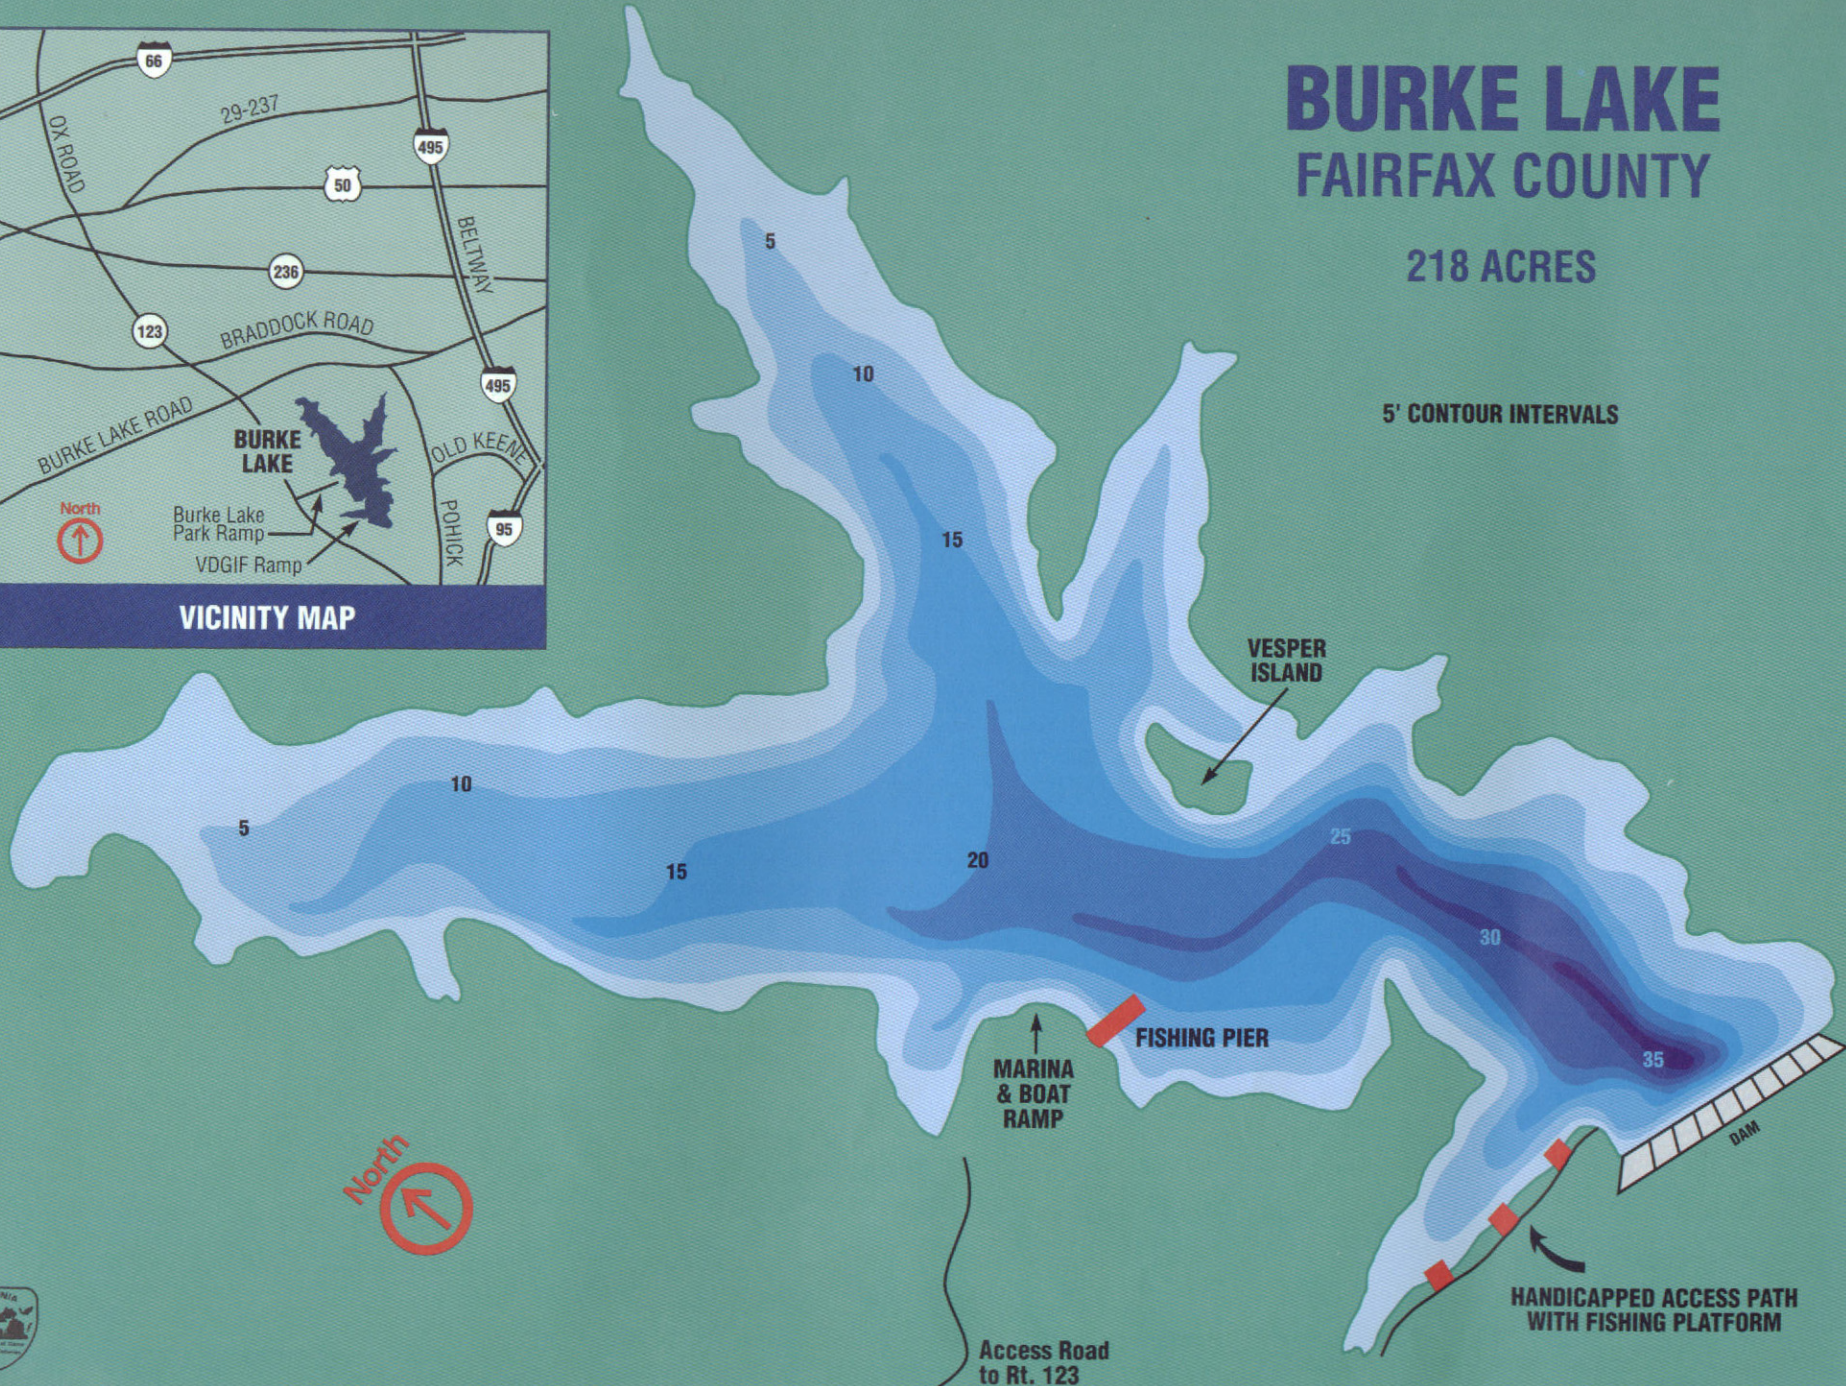

BURKE LAKE FAIRFAX COUNTY

218 ACRES

5' CONTOUR INTERVALS

VICINITY MAP

VESPER ISLAND

FISHING PIER

MARINA & BOAT RAMP

DAM

HANDICAPPED ACCESS PATH WITH FISHING PLATFORM

Access Road to Rt. 123