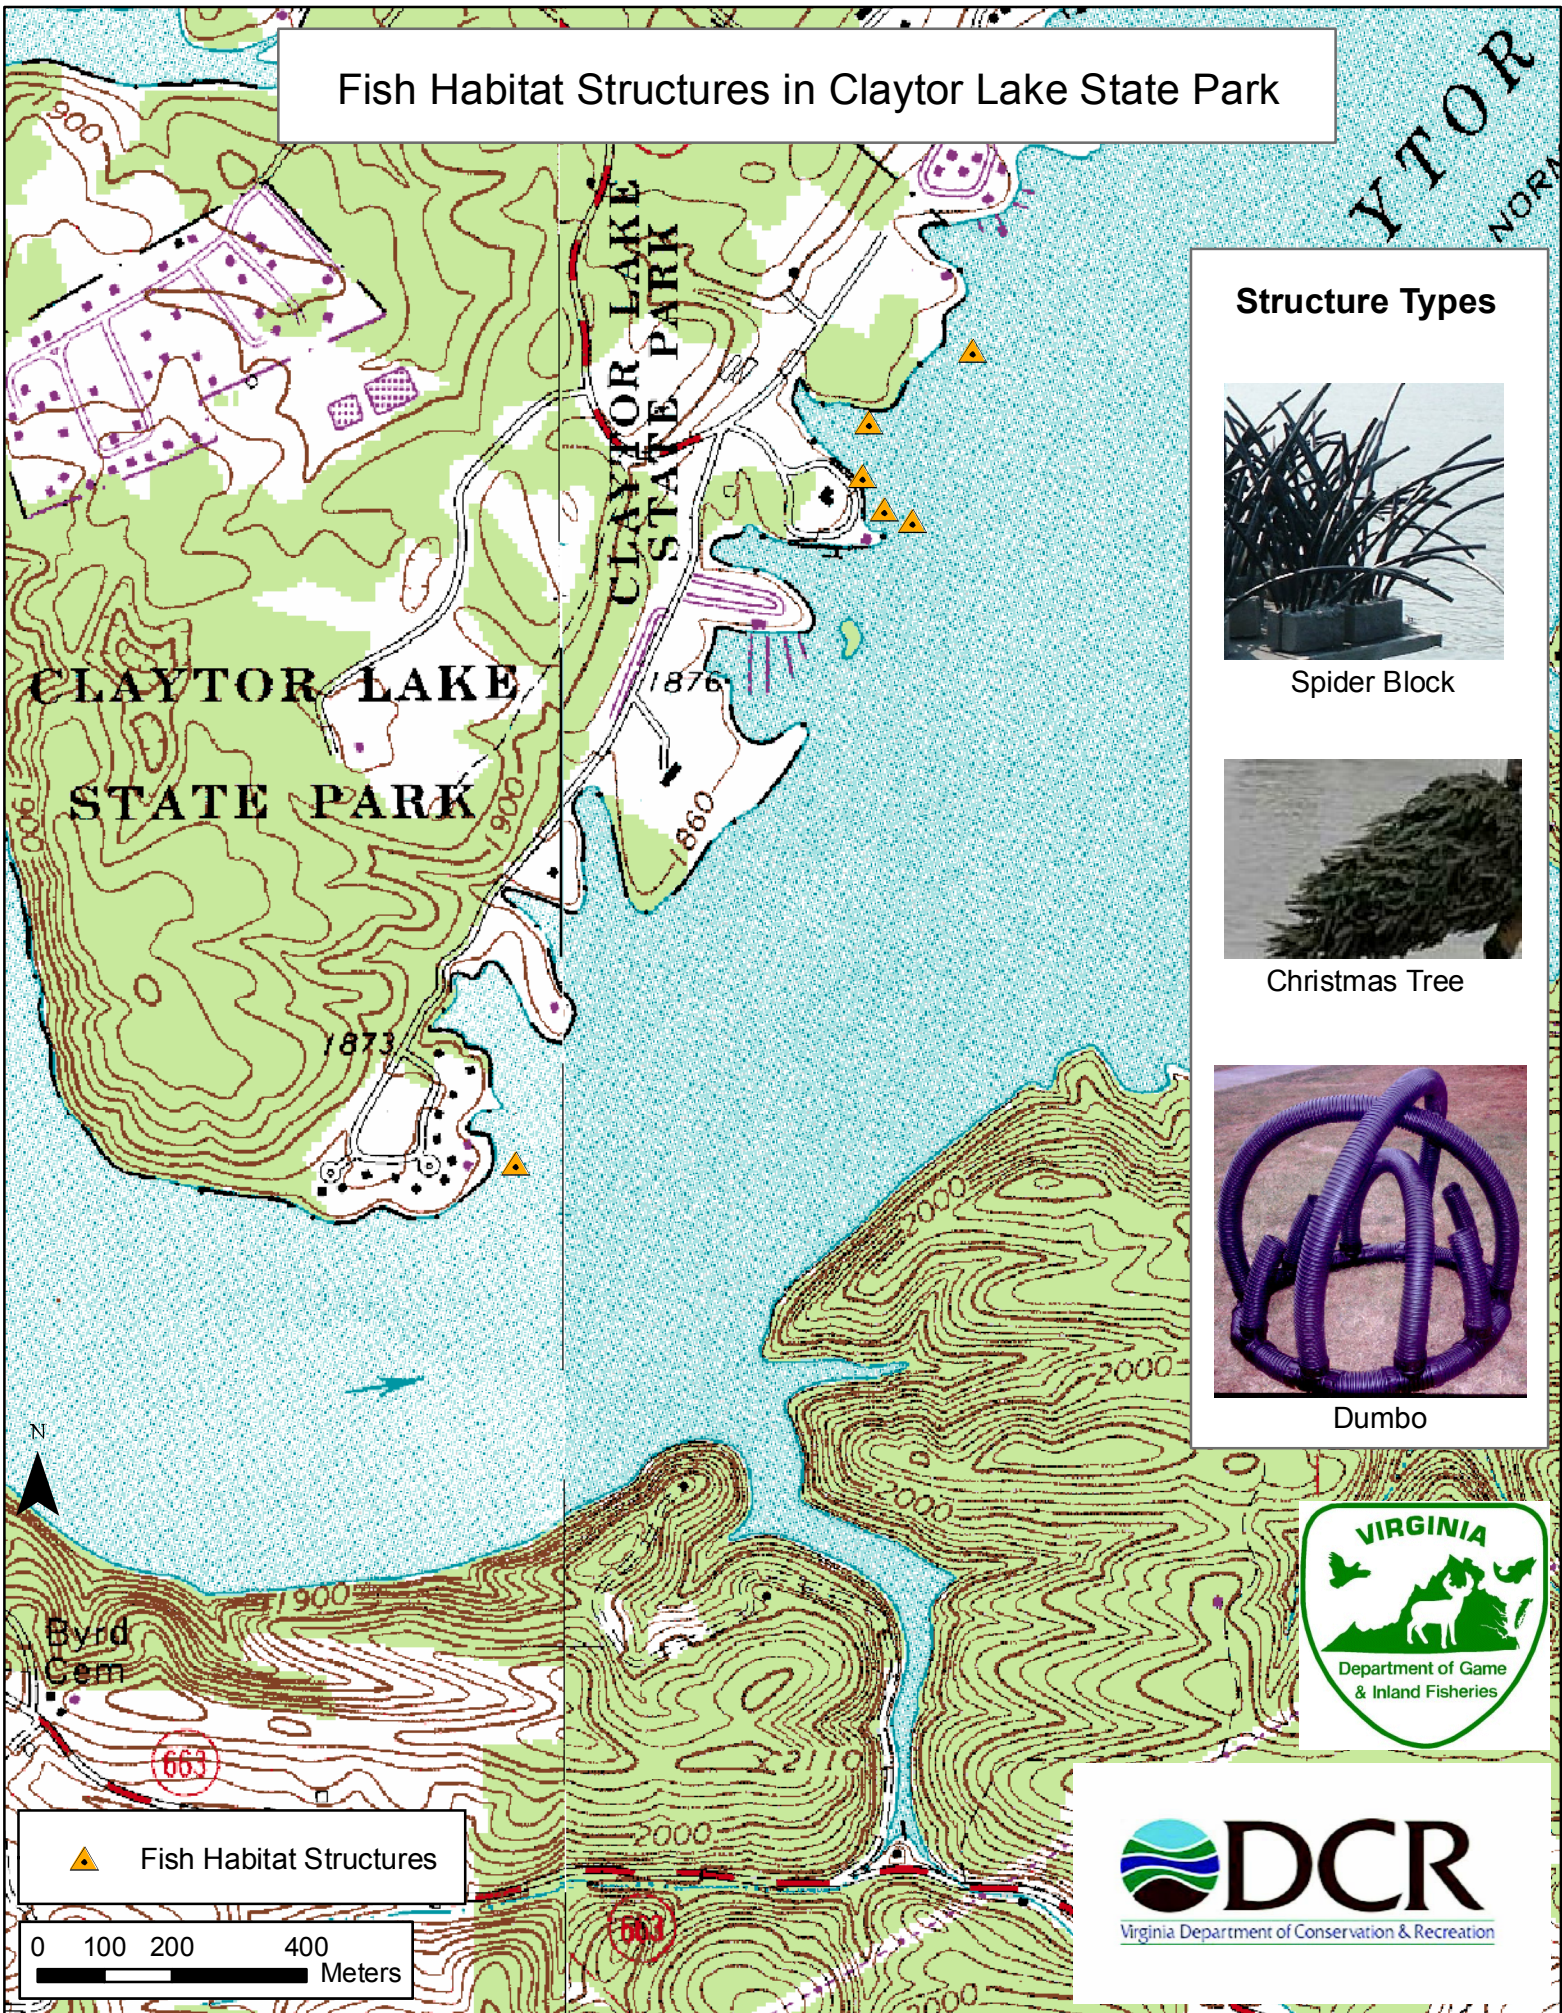

Fish Habitat Structures in Claytor Lake State Park

Structure Types

Spider Block

Christmas Tree

Dumbo