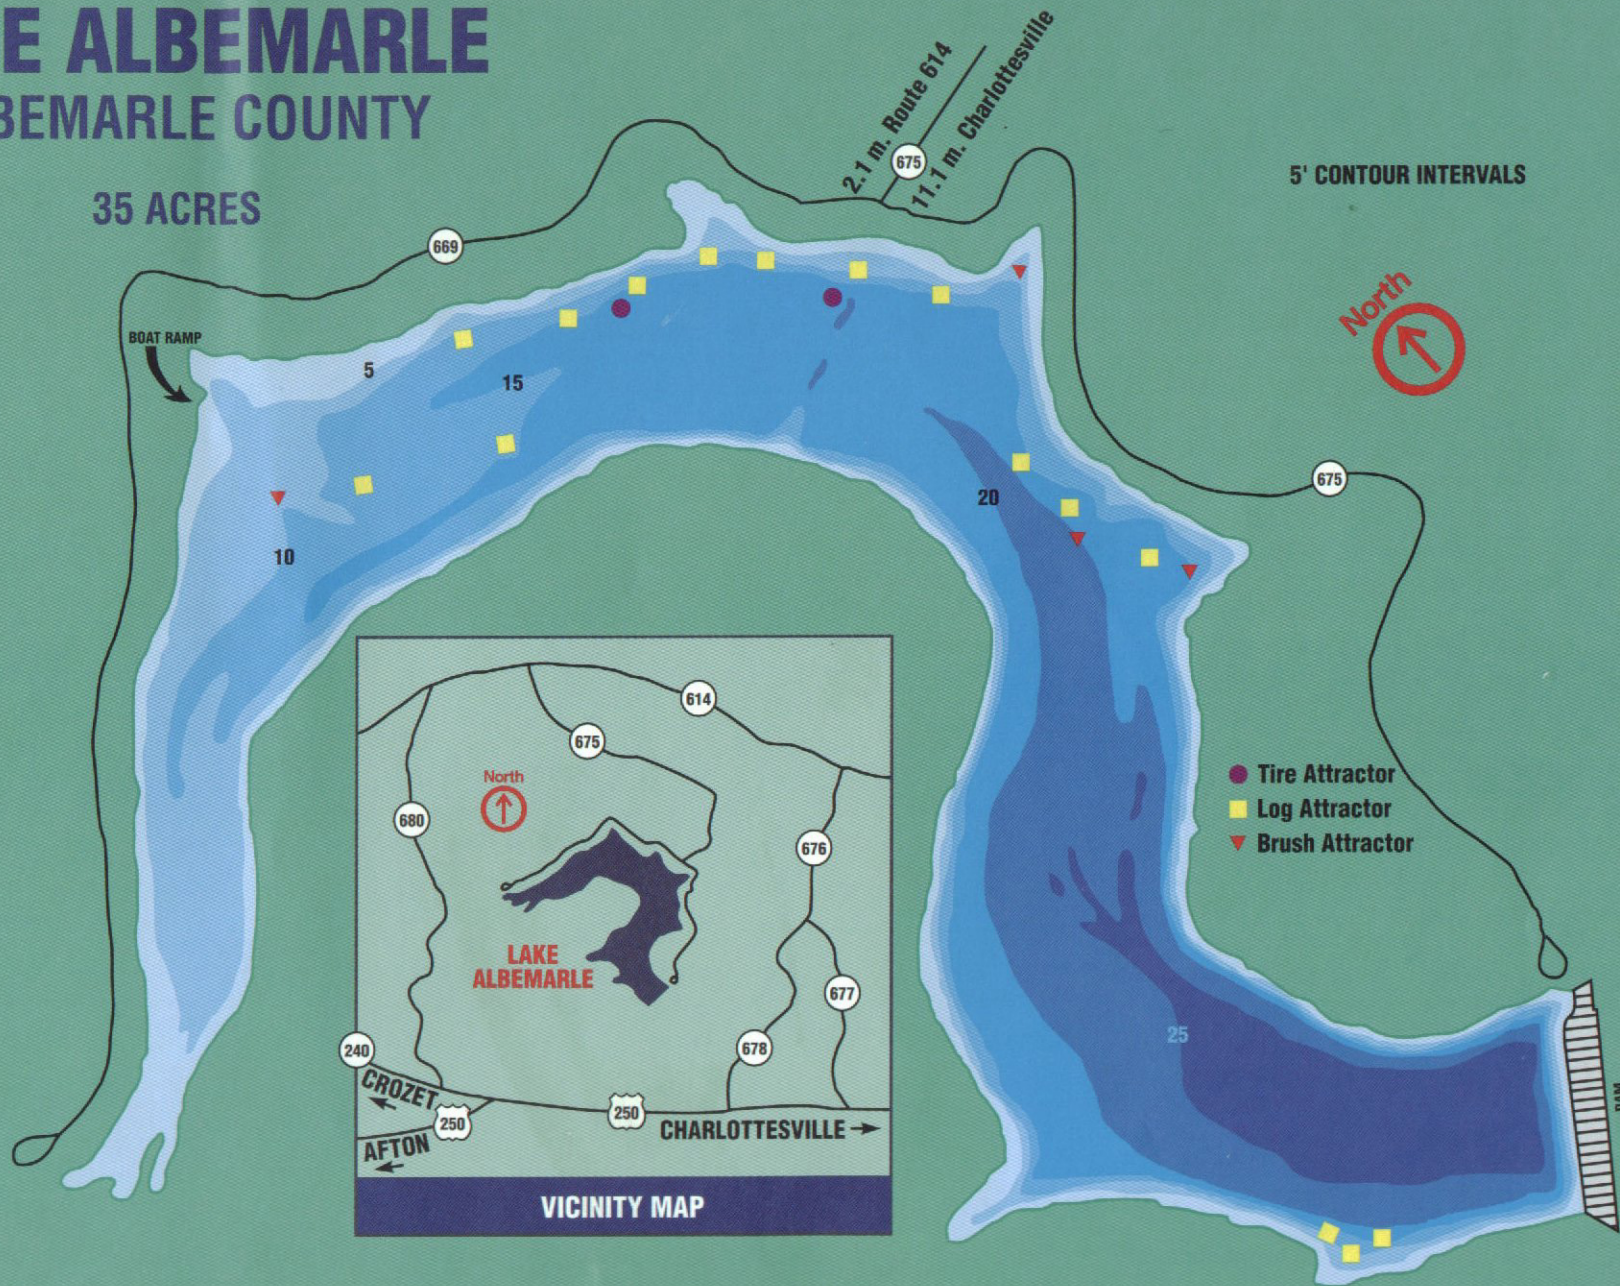

LAKE ALBEMARLE

ALBEMARLE COUNTY

35 ACRES

5' CONTOUR INTERVALS

- Tire Attractor
- Log Attractor
- ▼ Brush Attractor