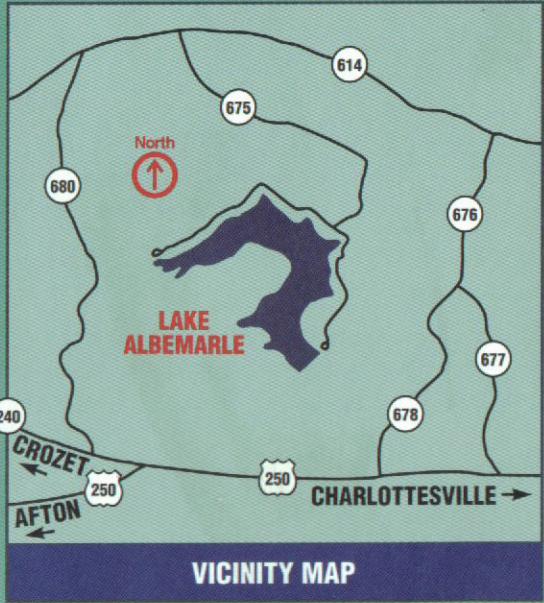

LAKE ALBEMARLE

ALBEMARLE COUNTY

35 ACRES

5' CONTOUR INTERVALS

- Tire Attractor
- Log Attractor
- ▼ Brush Attractor