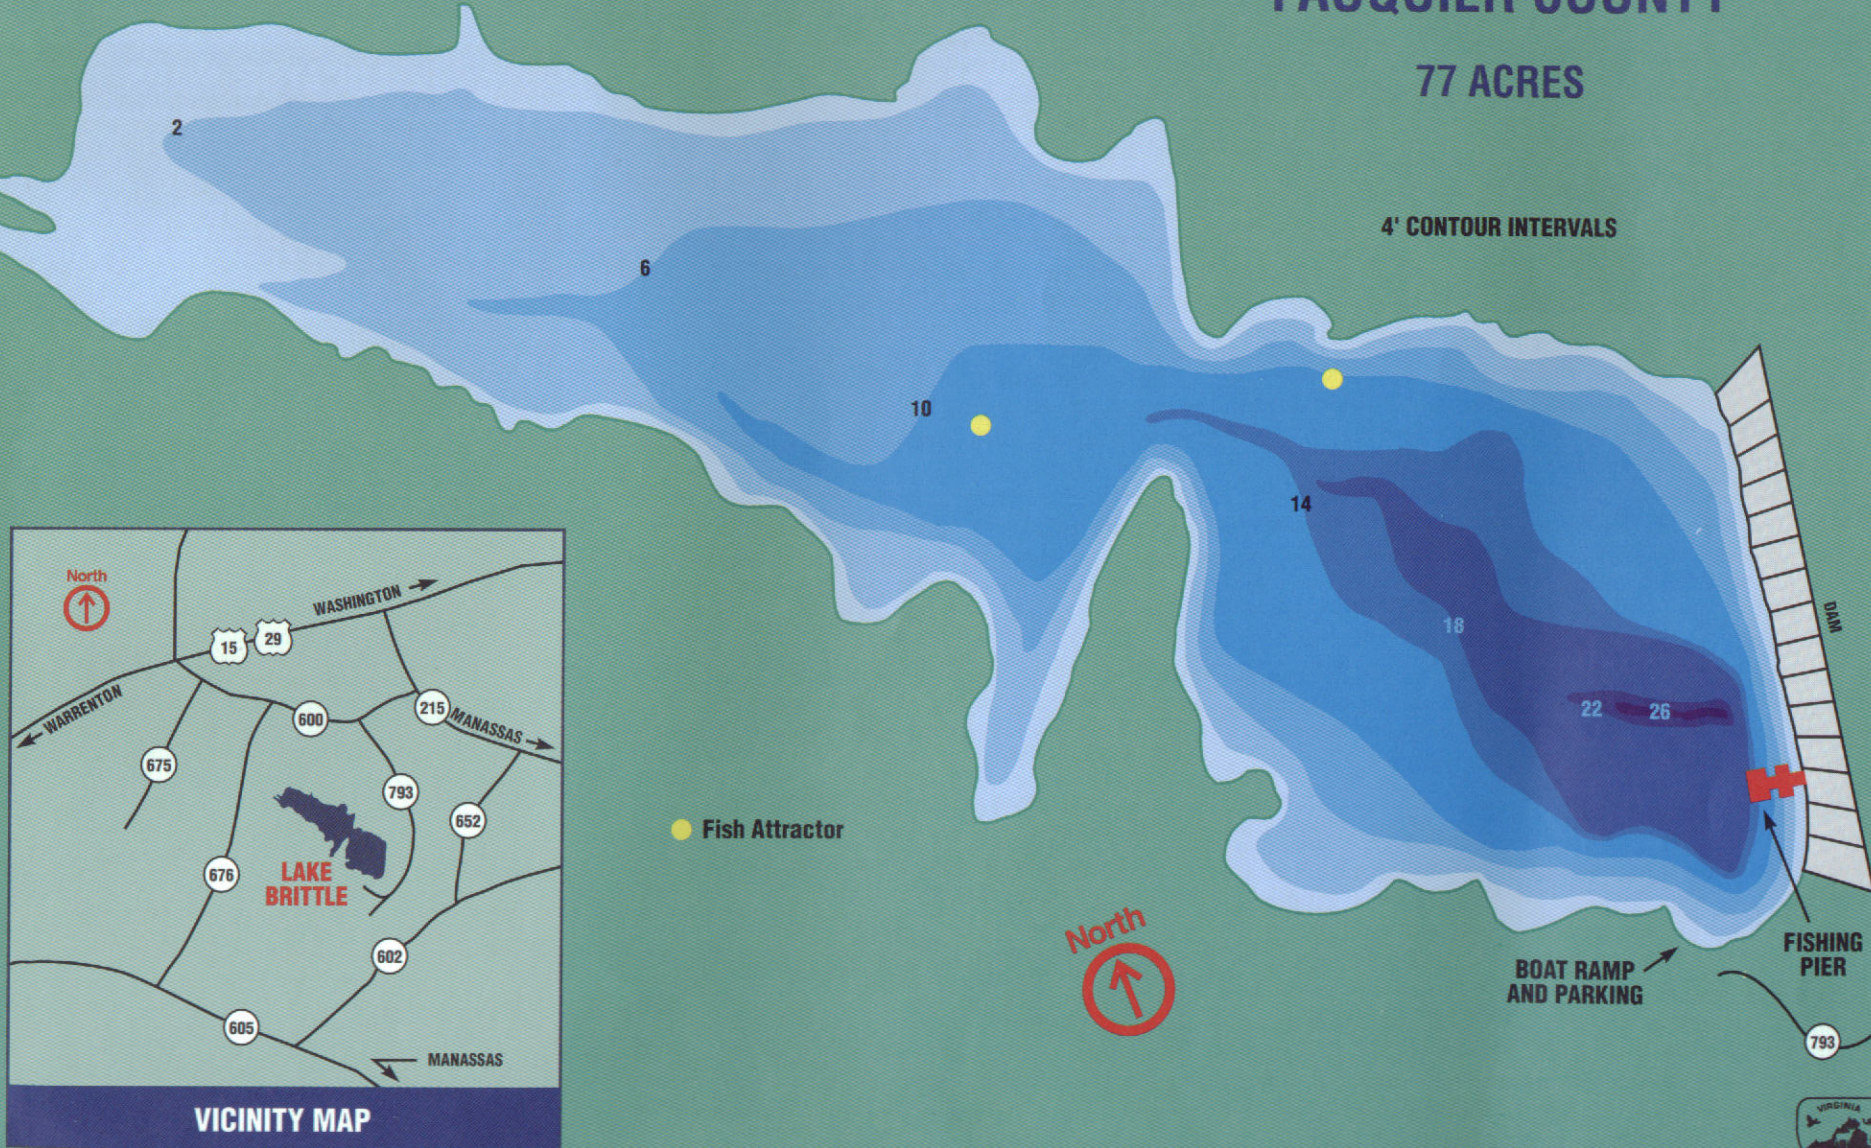

LAKE BRITTLE

FAUQUIER COUNTY

77 ACRES

4' CONTOUR INTERVALS

● Fish Attractor

793